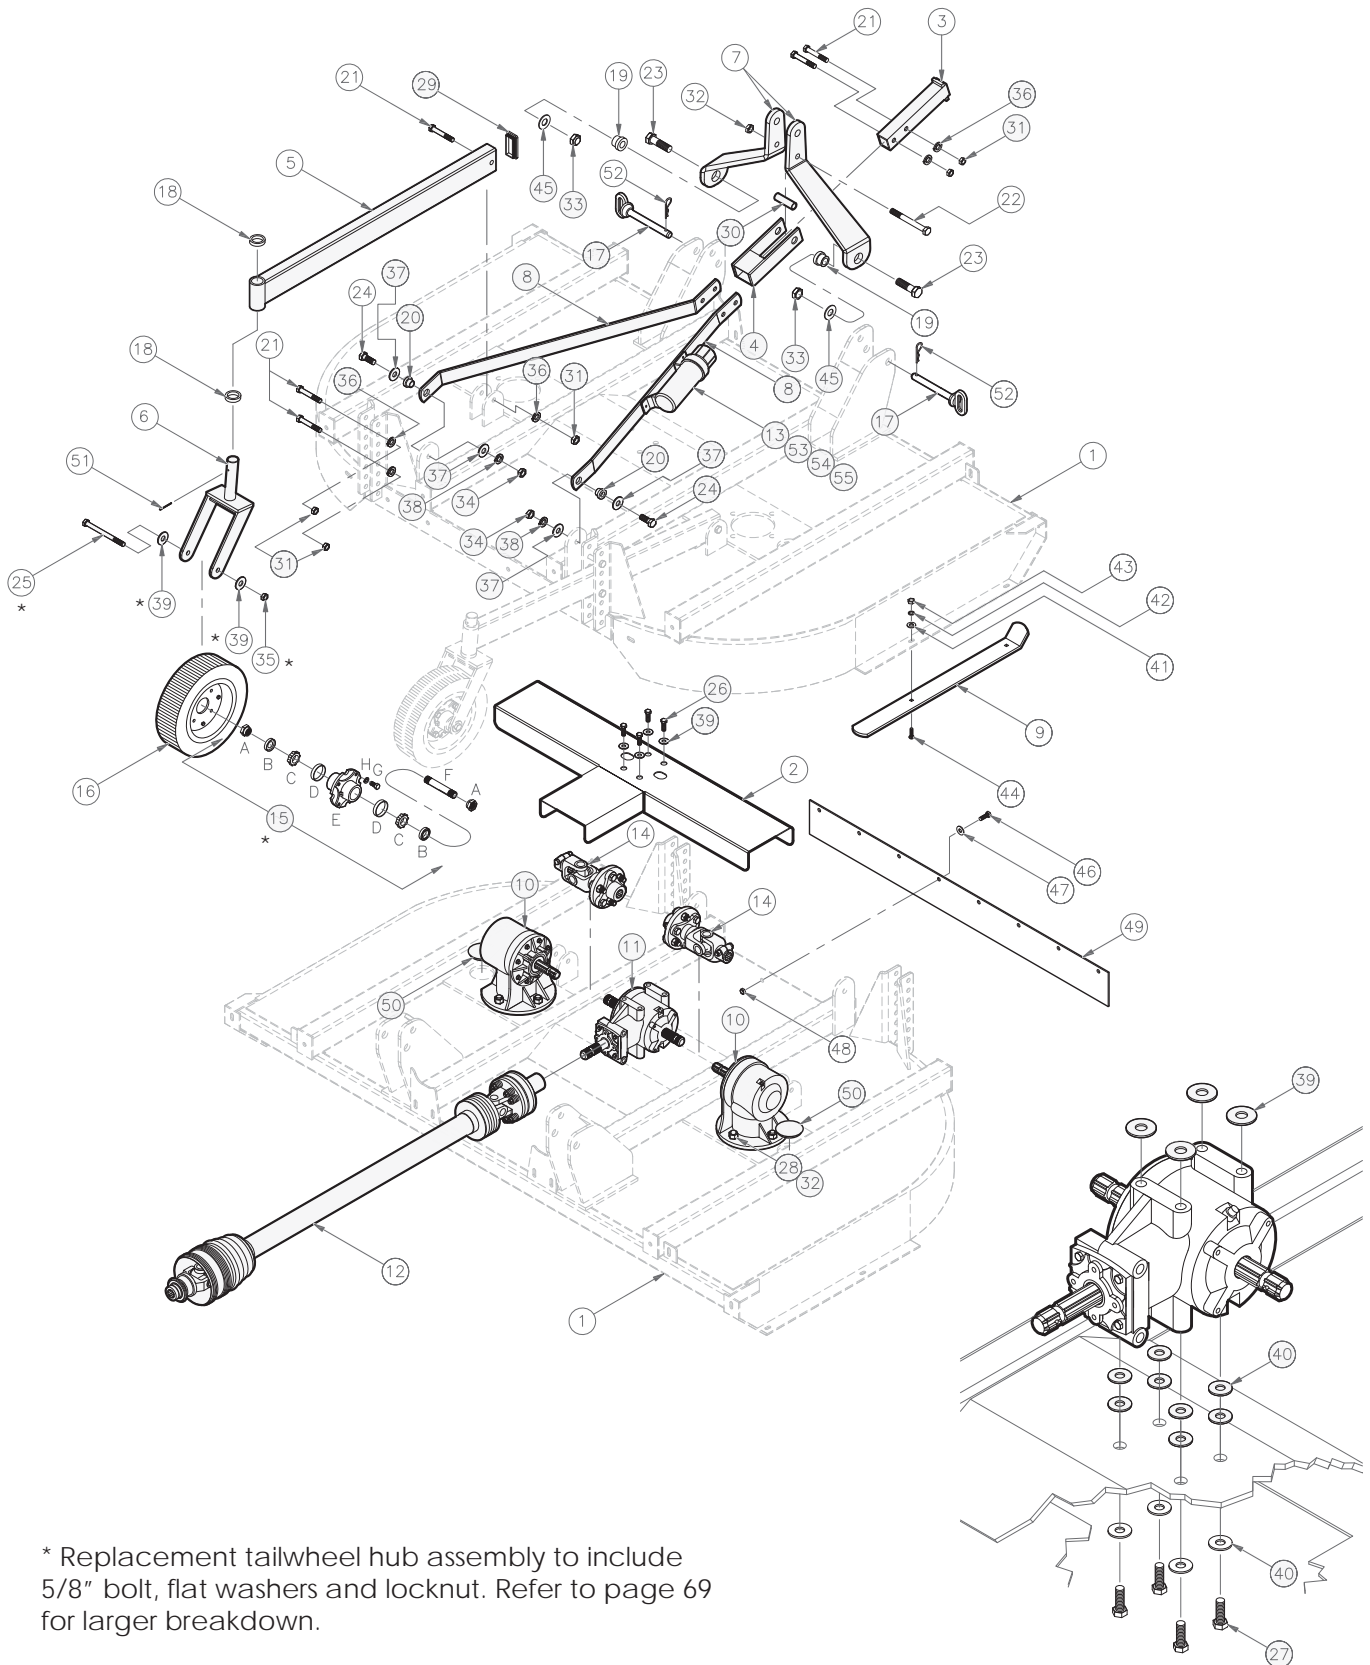

8' FT PREDATOR PARTS SECTION

* Replacement tailwheel hub assembly to include 5/8" bolt, flat washers and locknut. Refer to page 69 for larger breakdown.

8' FT PREDATOR PARTS SECTION

8' Predator Quick Attach Main Assembly